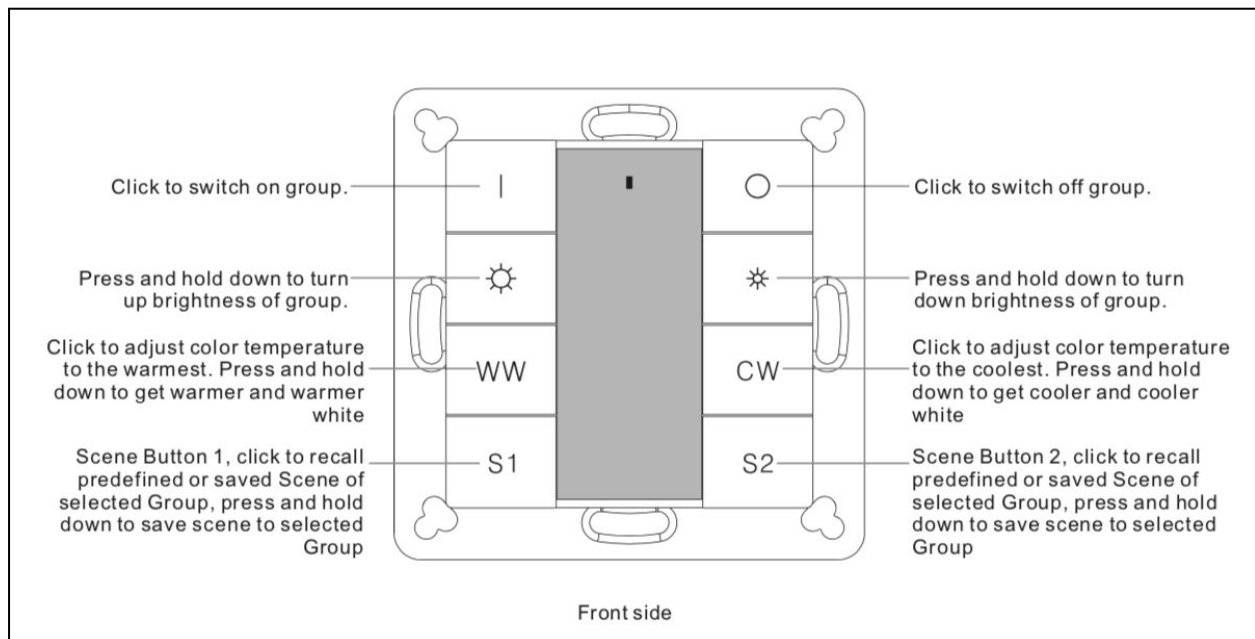

## Tunable White Wall Station

<b>Body construction</b>	ABS – to fit British 3x3 wall box
<b>Ports</b>	Screw terminals
<b>Power supply</b>	Requires DALI bus power supply
<b>Features</b>	Refer to diagram above. Recalls last instruction.
<b>IP rating</b>	IP20
<b>Programming data</b>	Available.