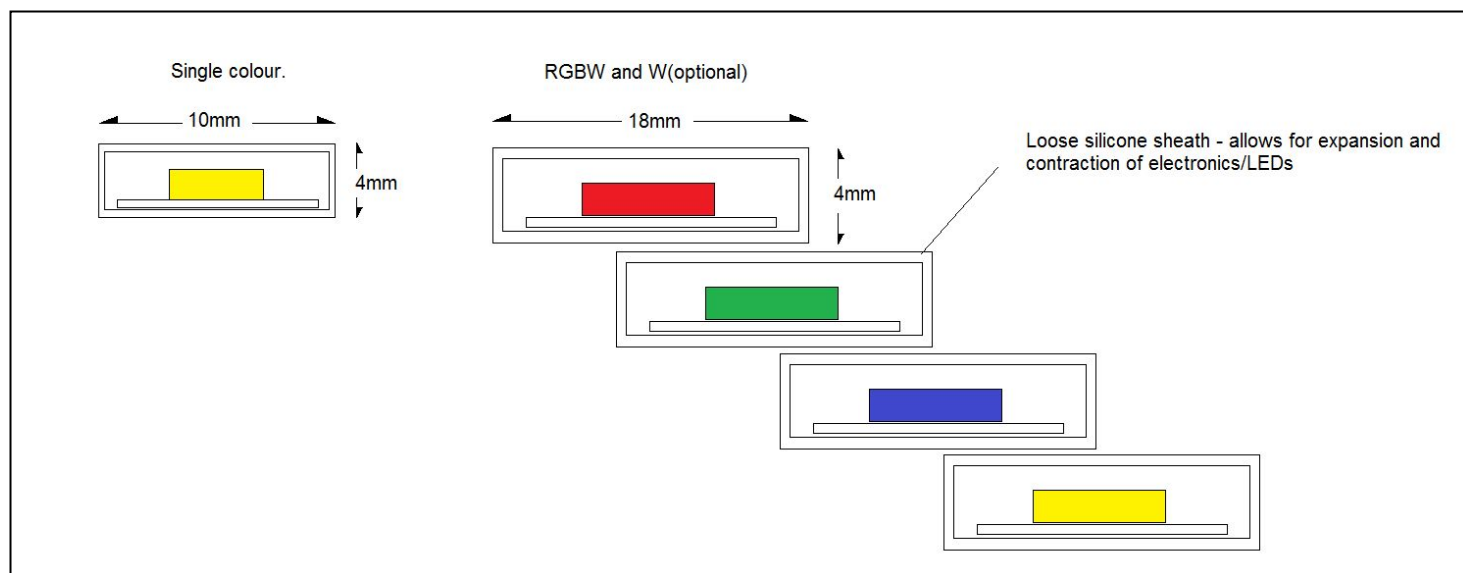

Lumen values are as measured at source - on the PCB - not exiting light fitting. Due to the fast pace of development - values are subject to change at any time and without notice.