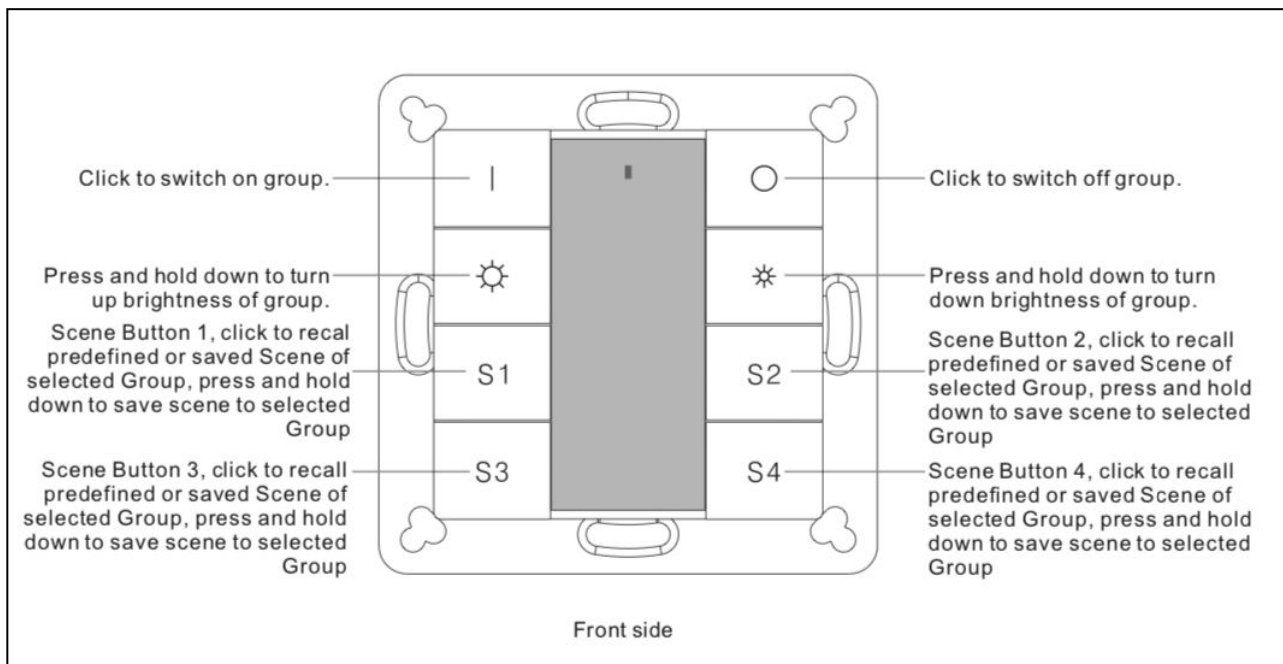

## DALI 4 Scene Wall Station

<b>Body construction</b>	ABS – to fit British 3x3 wall box
<b>Ports</b>	Screw terminals
<b>Power supply</b>	Requires DALI bus power supply
<b>Features</b>	Refer to diagram above. Recalls last instruction.
<b>IP rating</b>	IP 20
<b>Programming data</b>	Available.