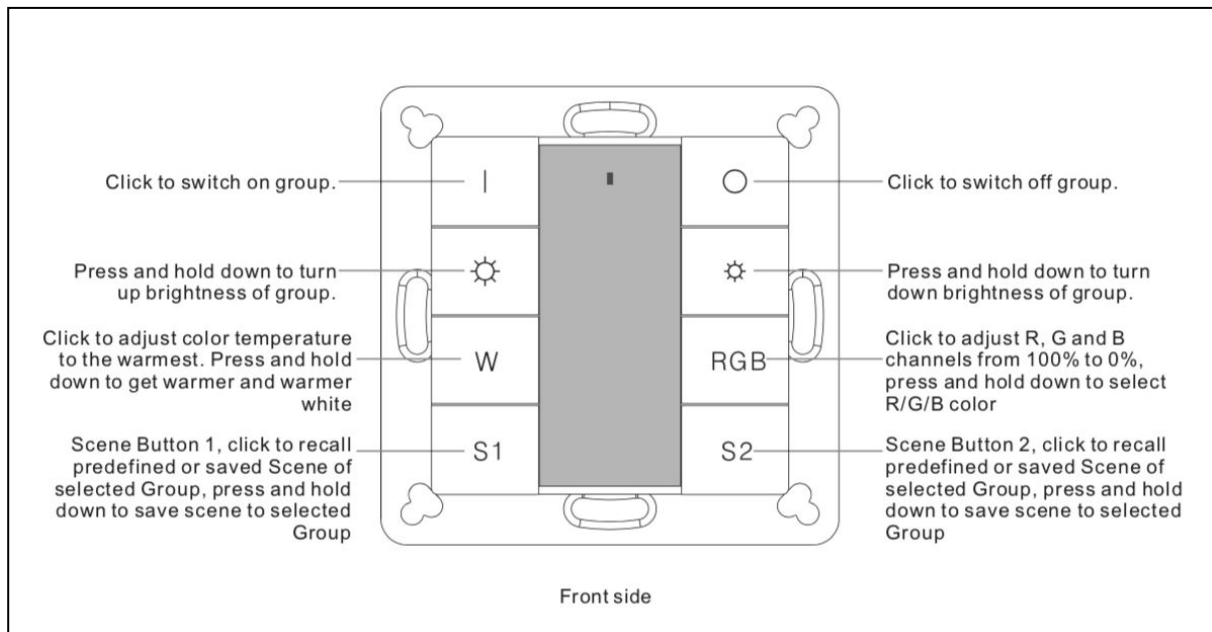

RGBW DALI Wall Station

Body construction	ABS – to fit British 3x3 wall box
Ports	Screw terminals
Power supply	Requires DALI bus power supply
Features	Refer to diagram above. Recalls last instruction.
IP rating	IP20
Programming data	Available.