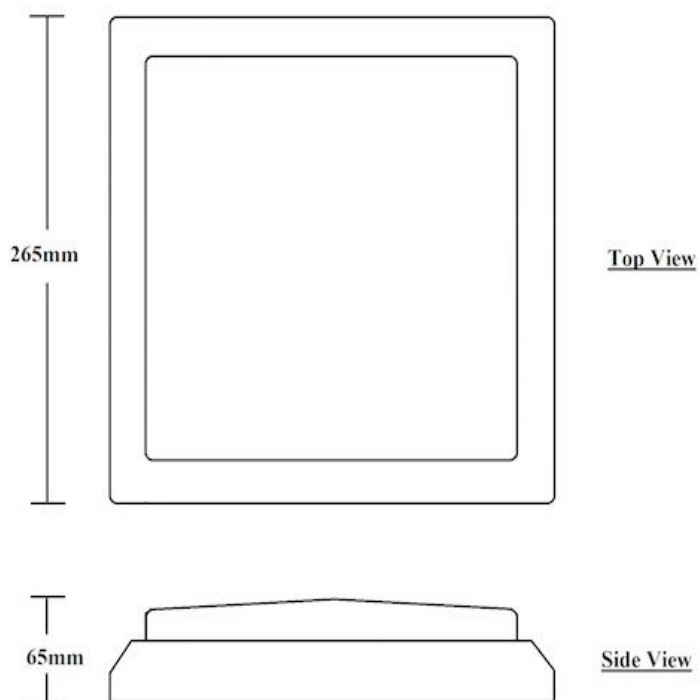

Square Decorative Bulhead

FACT FILE:

<u>General Information</u>	
Body Construction	UV stable ABS
Lens Type	UV stable Acrylic
Compliance	SANS 60598
IP Rating	IP 65
Control Type	On or Off – DALI on request
<u>Electrical Information</u>	
Electrical Class	Class 1
Socket Options	NA
Supply Voltage	230V AC 50hz
Surge Protection	1 kV on power supply within
Power Factor	Better than 0.95
<u>Optical Information</u>	
CRI	Always better than 84
CCT	Either 3000k or 4000K or 5000K (RGBW-on request)
<u>Performance</u>	
Total Circuit load and Lumens	16W - 2700 lumens in 4000K or 5000K -2484 lumens in 3000K
<u>Operating Conditions</u>	
Operating Temperature range	-20C to +45C
<u>Dimensions and Mounting</u>	
Weight	350g