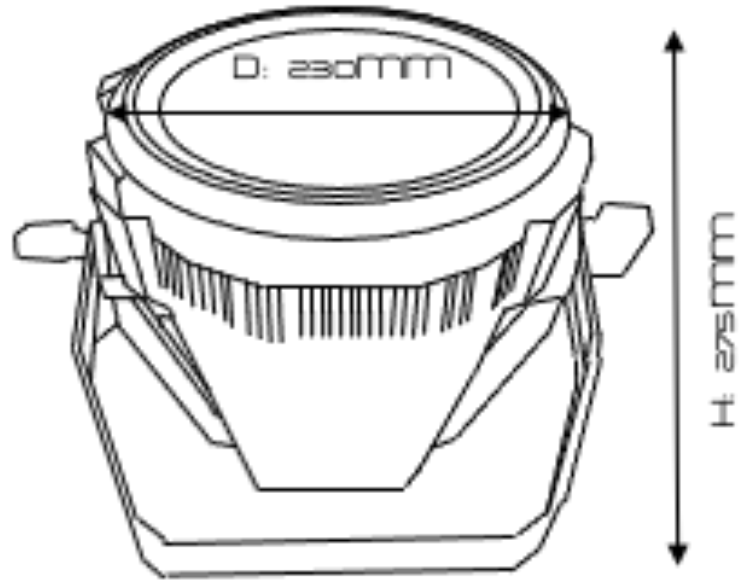

RGBW Floodlight

FACT FILE:

<u>General Information</u>	
Body Construction	Aluminium powder coated - toughened glass cover
LED type	180W - RGBW all in one 8pcs ; 220W - 72 LEDs 8-R 8-G 8-b 8-W
Lens Type	15°, 45°, 90°
Recommended Height Installation	N/A
Compliance	SANS 60598
IP Rating	IP 65
Control Type	Internal power supply
Functionality	Can operate independently - and assume master/slave functions for multiple fixtures. DMX 512 - 8 channel enabled. Has power in and power through cables - IP rated. Has DMX in and DMX out cables - IP rated. Cables are 0,9m in length.
<u>Electrical Information</u>	
Electrical Class	Class 1
Socket Options	Power in and out; DMX in and out
Supply Voltage	230V AC 50Hz
Surge Protection	Dependent on internal power supply
Power Factor	
<u>Optical Information</u>	
CRI	N/A
CCT	N/A
<u>Performance</u>	
Total Circuit load and Lumens	180W or 220W
<u>Operating Conditions</u>	
Operating Temperature range	-20°C to +45°C
<u>Dimensions and Mounting</u>	
Weight	4kg

FACT FILE:

SIDE VIEW:

FRONT VIEW: