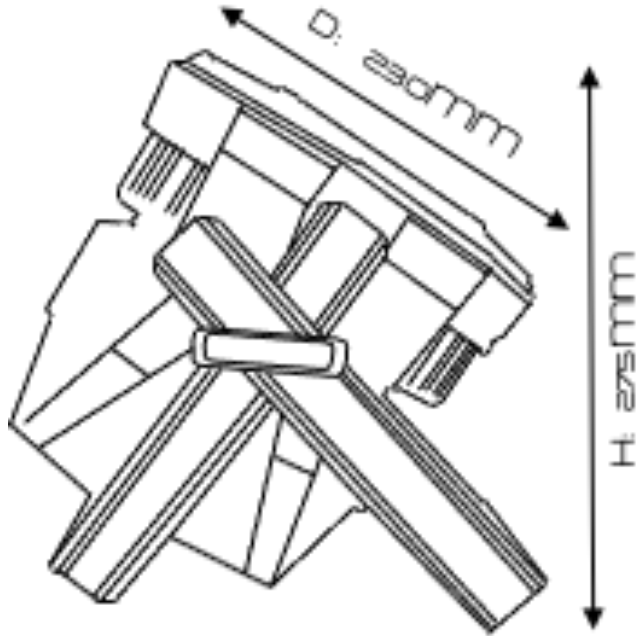

RGBW Floodlight

FACT FILE:

<u>General Information</u>	
Body Construction	Aluminium powder coated - toughened glass cover
LED type	180W - RGBW all in one 8pcs ; 220W - 72 LEDs 8-R 8-G 8-b 8-W
Lens Type	15°, 45°, 90°
Recommended Height Installation	N/A
Compliance	SANS 60598
IP Rating	IP 65
Control Type	Internal power supply
Functionality	Can operate independently - and assume master/slave functions for multiple fixtures. DMX 512 - 8 channel enabled. Has power in and power through cables - IP rated. Has DMX in and DMX out cables - IP rated. Cables are 0,9m in length.
<u>Electrical Information</u>	
Electrical Class	Class 1
Socket Options	Power in and out; DMX in and out
Supply Voltage	230V AC 50Hz
Surge Protection	Dependent on internal power supply
Power Factor	
<u>Optical Information</u>	
CRI	N/A
CCT	N/A
<u>Performance</u>	
Total Circuit load and Lumens	180W or 220W
<u>Operating Conditions</u>	
Operating Temperature range	-20°C to +45°C
<u>Dimensions and Mounting</u>	
Weight	4kg

FACT FILE:

SIDE VIEW:

FRONT VIEW: