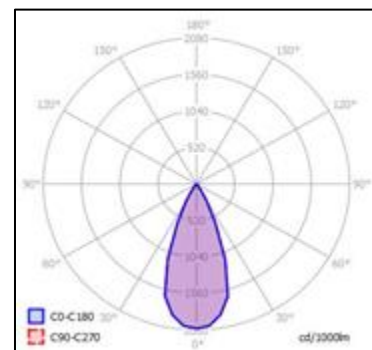

Variable Spot 15W 38°