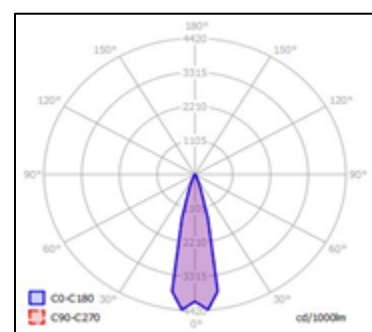

Variable Spot 15W 24°