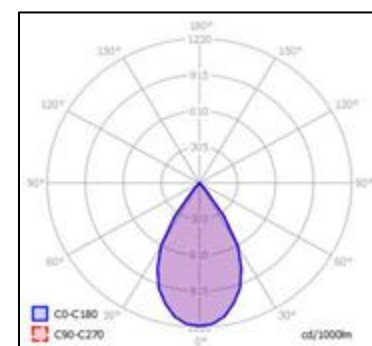

## FACT FILE:

	<u>Variable Spot</u>
<b>Body Construction</b>	Aluminium Body
<b>Lens Type</b>	Acrylic
<b>Recommended Height Installation</b>	From 1,8m to 4,5m
<b>Compliance</b>	SANS 60598
<b>IP Rating</b>	IP 20
<b>Control Type</b>	On / Off
<b>Electrical Class</b>	Class 2
<b>Socket Options</b>	Surface mount
<b>Supply Voltage</b>	230V AC
<b>Surge Protection</b>	1,5KV
<b>Power Factor</b>	Better than 0,95
<b>CRI</b>	Better than 0,94
<b>CCT</b>	Selectable on light fixture; 3K or 4K or 6K
<b>Beam angles</b>	15° , 24° , 38° , 60° (Selectable on Light Fixture)
<b>Total Circuit load and Lumens</b>	15W, 1200 lumens exiting the light
<b>Operating Temperature range</b>	-20°C to +40°C
<b>Weight</b>	0.9kg

Variable Spot 15W 15°

Variable Spot 15W 24°

Variable Spot 15W 38°

Variable Spot 15W 60°