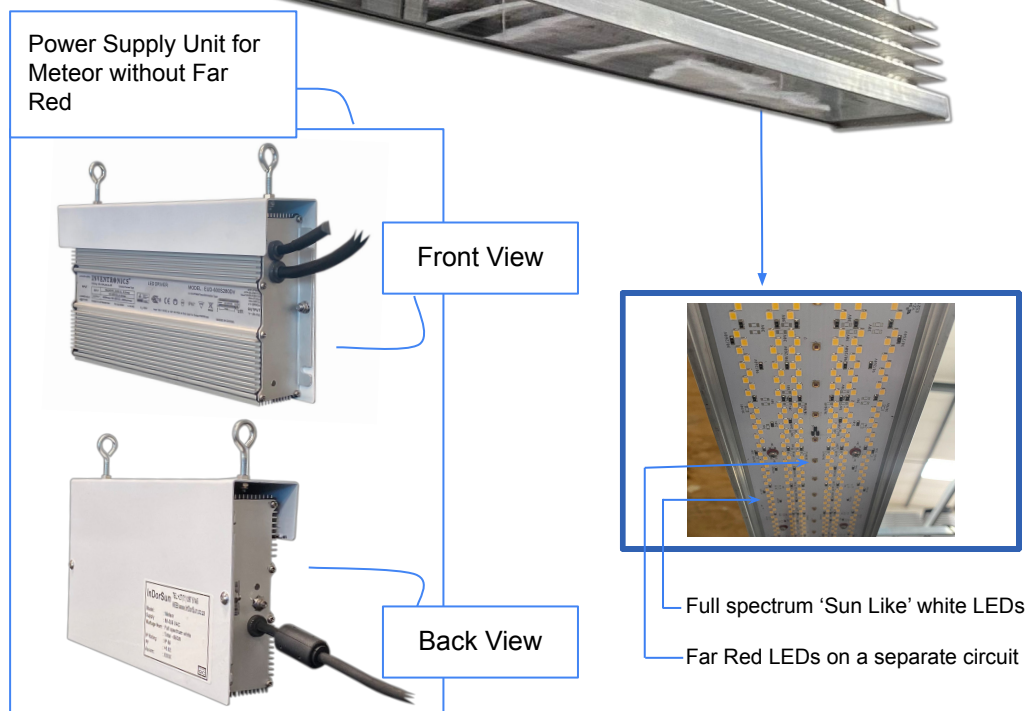

Meteor – Horticultural LED luminaire

Suitable for:

- Supplemental lighting - in greenhouses.
- Only source of lighting – indoor grows

Generating light as close to sunlight (InDorSun) as is possible, and adding far red in a proportionally high ratio – provides what your plants require.

The Meteor is a convection cooled high power LED light fixture that can replace 1000W (and higher) HID sources – allowing the grower to realise substantial energy savings (when compared to HID) as well as providing better quality light than HID.

FACT FILE:

<u>General Information</u>	
Body Construction	Extruded marine grade aluminium, Aluminium end caps.
Lens Type	UL V5 (flame proof) UV stable Macrolon
Recommended Height Installation	From 3m and higher
Compliance (On PSU)	<input type="checkbox"/> EN 55015// EN 6100-3-2// EN61347-2-13// EN 61547// EN 62384// <input type="checkbox"/> EN 60598
IP Rating	<input type="checkbox"/> IP 55 <input type="checkbox"/> Splash proof for wet environments
Control Type	0 - 10V dimmable and on/off as standard. DALI or DMX or KNX on request
<u>Electrical Information</u>	
Electrical Class	Class 2
Socket Options	IP rated tools free from LED housing to power supply unit.
Supply Voltage	<input type="checkbox"/> 90 - 305 V AC <input type="checkbox"/> 50/60Hz
Surge Protection	<input type="checkbox"/> Between L and N = 6kV <input type="checkbox"/> Between L and E = 10kV
Power Factor	Better than 0.98
<u>Optical Information</u>	
CCT	4000K standard – 5000K or 6000K and higher on request.
CRI	Better than 84 as standard – up to +95 on request
<u>Performance</u>	
Total Circuit load and Lumens	650W total circuit load with far red activated – 105 900 Lumens (1890 µMol) 600W – 'Sun Like white' only 50W – 'Far Red' only
<u>Operating Conditions</u>	
Operating Temperature range	From minus 20°C to 45°C ambient temperature.
Cooling	Passive
Weight	Main LED body – 4kg. Power supply 7 kg. - total 11kg.