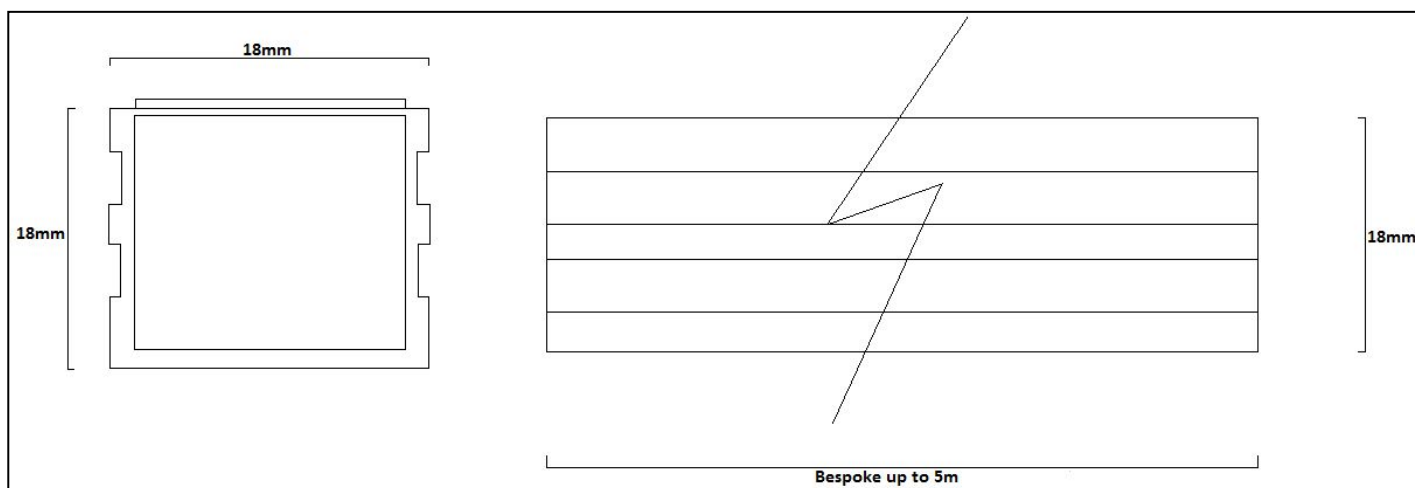

## Ribbon LED in Channel with Optional Diffuser

## FACT FILE:

	<u>Single Colour</u>	<u>RGBW Colour Mixing</u>
<b><u>General Information</u></b>		
<b>Body Construction</b>	Aluminium powder coated Or anodised	Aluminium powder coated Or anodised
<b>Lens Type (Cover lens - Optional)</b>	Acrylic - satin	Acrylic - satin
<b>LED Type</b>	Led strip light – 12mm wide maximum	LED strip light – 13mm wide maximum
<b>Recommended Height Installation</b>	NA	NA
<b>Compliance</b>	SANS 60598	SANS 60598
<b>IP Rating</b>	With lens and silicone sleeve IP 65	With lens and silicone sleeve IP 65
<b>Control Type</b>	On or Off – or DALI or DMX or 1-10V	On or Off – or DALI or DMX or 1-10V
<b><u>Electrical Information</u></b>		
<b>Electrical Class</b>	Class 2	Class 2
<b>Socket Options</b>	N/A	N/A
<b>Supply Voltage</b>	24V DC	24V DC
<b>Surge Protection</b>	Dependent on external power supply	Dependent on external power supply
<b>Power Factor</b>	+0.85	+0.85
<b><u>Optical Information</u></b>		
<b>CRI</b>	White - +90 Colours – N/A	N/A
<b>CCT</b>	<input type="checkbox"/> 3000K <input type="checkbox"/> 4000K <input type="checkbox"/> 5000K <input type="checkbox"/> Amber, Red, Green, Blue	RGBW
<b><u>Performance</u></b>		
<b>Total Circuit load and Lumens (Per meter)</b>	<input type="checkbox"/> Neutral white- 600lumen <input type="checkbox"/> Warm white - 400 lumen <input type="checkbox"/> 5W	7.5W
<b><u>Operating Conditions</u></b>		
<b>Operating Temperature range</b>	-20C to +45C	-20C to +45C
<b><u>Dimensions and Mounting</u></b>		
<b>Weight</b>	400g/m	400g/m
<b>Installation Data</b>	Available	Available

## FACT FILE:

Lumen values are as measured at source - on the PCB - not exiting light fitting. Due to the fast pace of development - values are subject to change at any time and without notice.